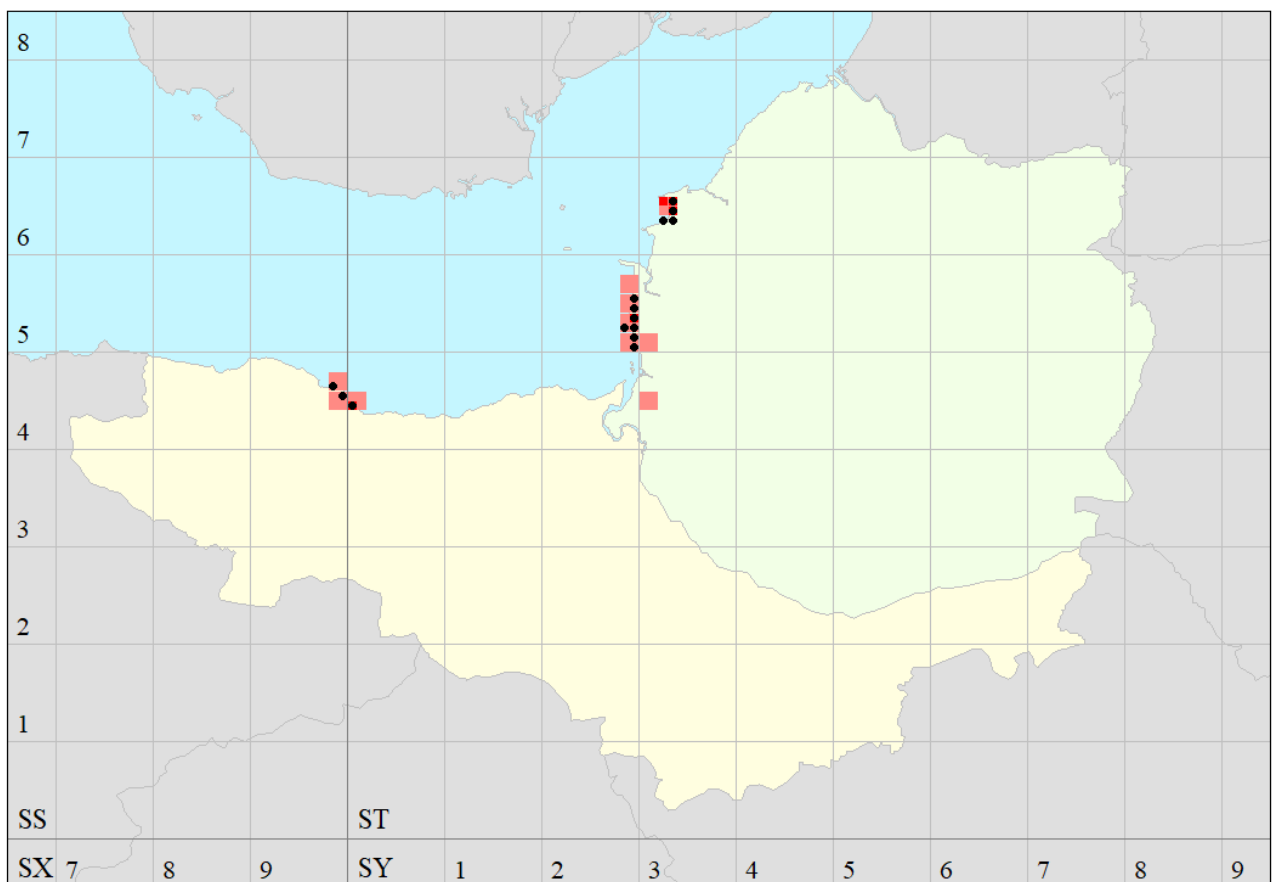

***Phleum arenarium* L.**

**Sand Cat's-tail**

Native

GB: Least Concern

England: Near Threatened

VC5 Rare; VC6 Scarce

An annual grass of coastal sand-dunes and sandy shingle, rarely inland on coastal heaths. In VC5 known to Murray (1896) only at Minehead Warren, where there are recent records at scattered locations on the beach and golf course, at Warren Point, and also further east at Dunster Beach. Marshall (1914) noted this species at Steart, but there are no subsequent records. In VC6, known to White (1886) "on the sands of the Channel shore between Burnham and Weston-super-Mare; also on Kewstoke sands". Still to be found along the coast at Berrow Dunes, north of Burnham-on-Sea, just extending to Brean, and also at Sand Bay, Kewstoke. It is no longer "abundant in many places" as noted by Murray (1896). Formerly recorded at Tickenham by L. Grindon (Murray, 1896), although unconfirmed (Roe, 1981), at Clevedon by W. Watson in 1937, and on dumped sand at Huntspill by Ian Green in 1990: there have been no further records at these sites. *Phleum arenarium* is scattered around the coast of England and Wales, east Scotland, and Ireland. In Somerset it has been lost from some sites and is now restricted to the coast at Minehead and Dunster in VC5 and Berrow Dunes and Sand Bay in VC6.

Distribution of *Phleum arenarium* in Somerset, mapped using MapMate.  
Black dots are post-2000 records; red squares are 1987-1999 records